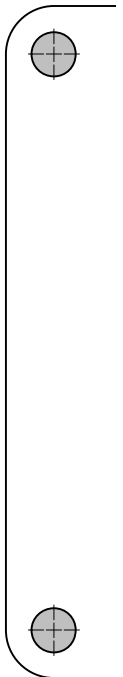

8 Way  
Ultimate Joystick

Happ Controls  
Part# 50-7608-XX

LT

RT