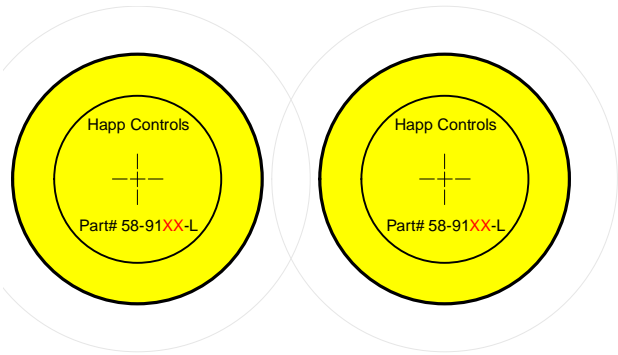

8 Way  
Ultimate Joystick

Happ Controls  
Part# 50-7608-XX

LT

RT