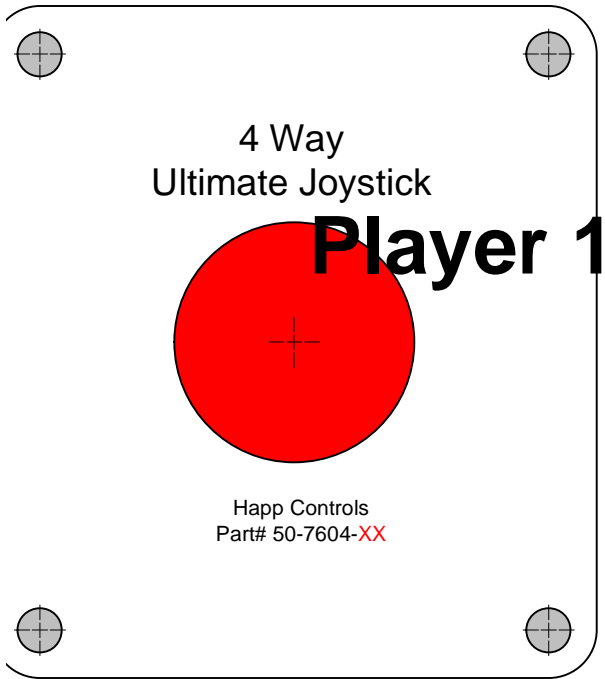

8 Way  
Ultimate Joystick

Happ Controls  
Part# 50-7608-XX

LT

RT