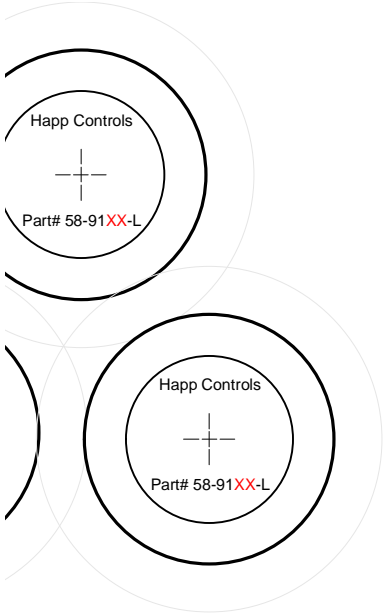

8 Way  
Ultimate Joystick

Happ Controls  
Part# 50-7608-XX

LT

RT