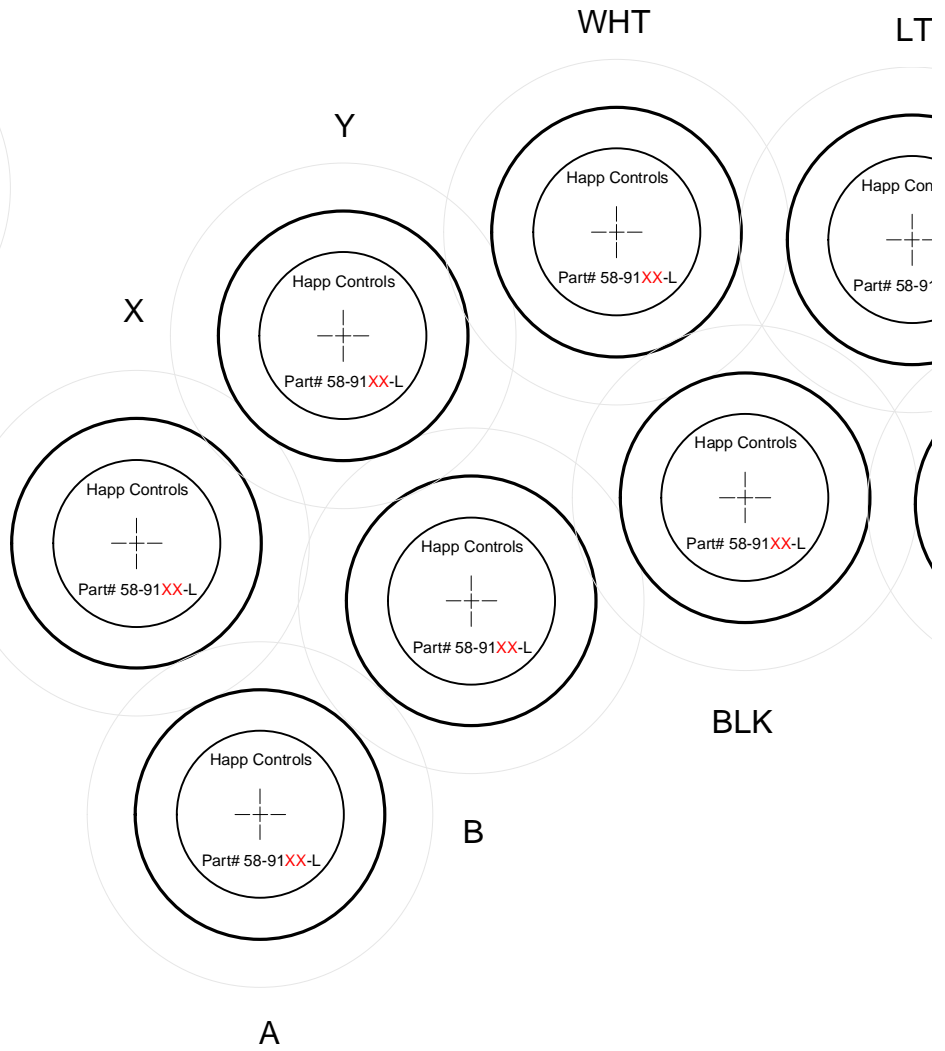

8 Way  
Ultimate Joystick

Happ Controls  
Part# 50-7608-XX

LT

RT